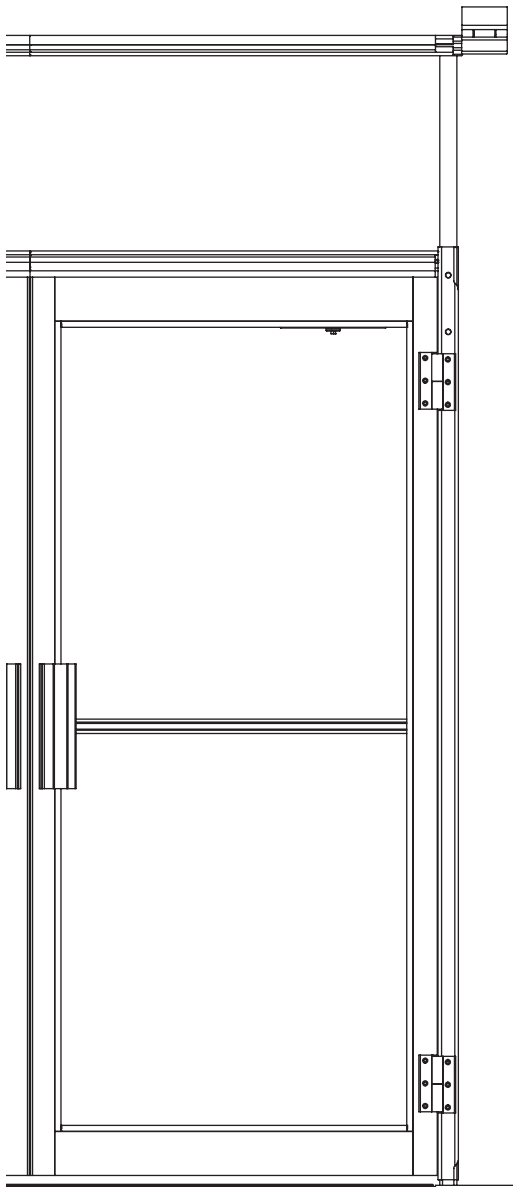

## || Tent doors

## TECHNOLOGY

Anodized aluminum or white powder painted finish  
 Adjustable header from 7' to 11' high  
 Right and Left kits to convert double door into single doors  
 Tempered glass or hard PVC panels  
 Commercial closures (adjustable speeds)  
 Push & pull commercial handles  
 Panic bar system  
 Shipping and storage box

Overall and opening dimensions:

1. Double door
  - a - Overall (outside to outside): 75 1/2"
  - b - Opening: 66 7/8"
2. Single door
  - a - Overall (outside to outside): 39 3/4"
  - b - Opening: 33"

## FEATURES

Adjustable header allows compatibility with all tent models and styles:

1. Standard door fits with tents on 7' to 11' uprights.
2. Pole tent inserts allow for compatibility with 6'8" to 10' pole spacing.